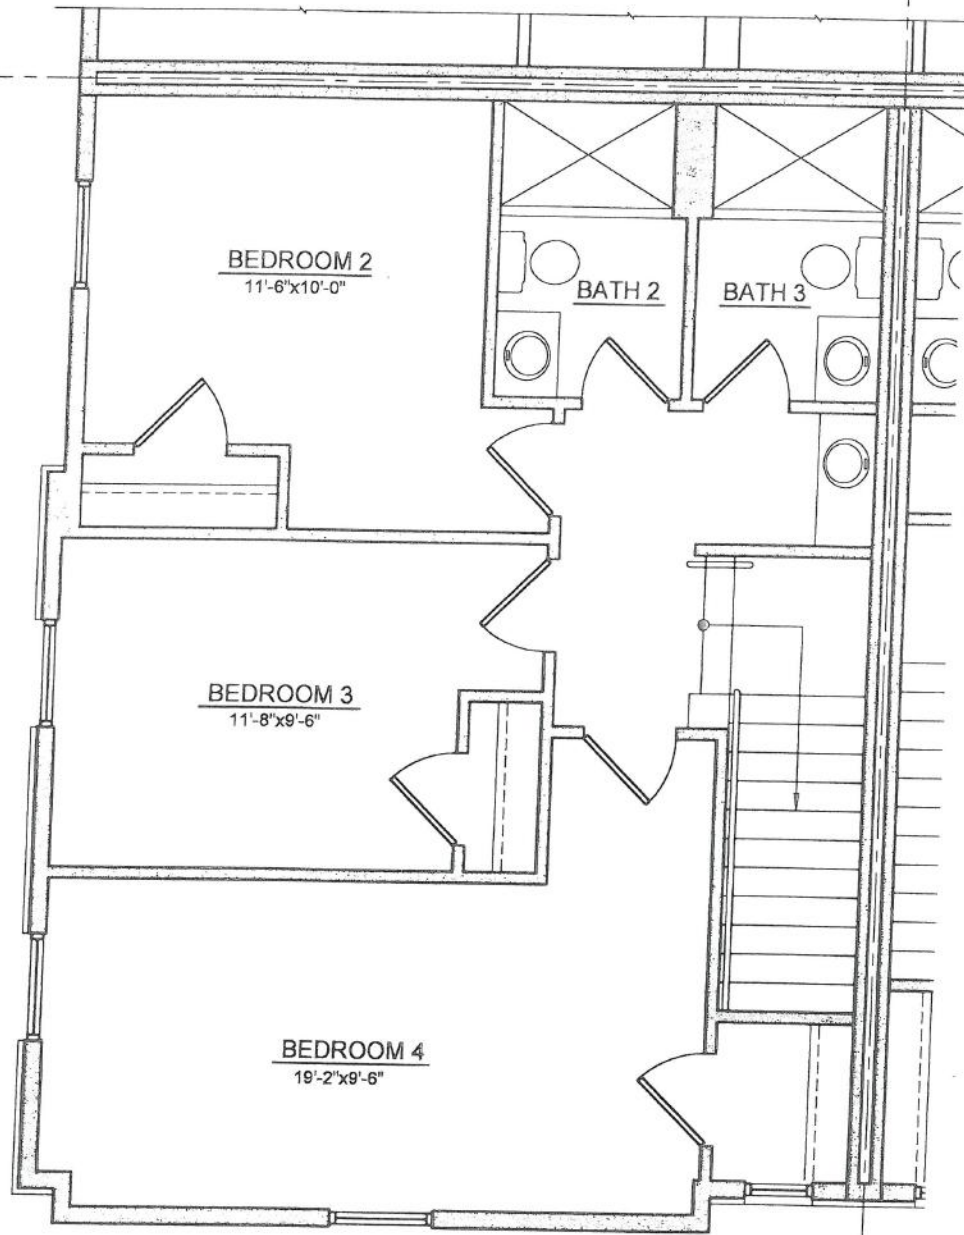

GARAGE LEVEL
4 Bedroom/3 Bath Townhouse

Standard

BEDROOM 1
12'-10"x11'-0"

BATH 1

KITCHEN

LIVING
19'-0"x11'-5"

FIRST FLOOR

4 Bedroom/3 Bath Townhouse

Standard

SECOND FLOOR
4 Bedroom/3 Bath Townhouse

Standard