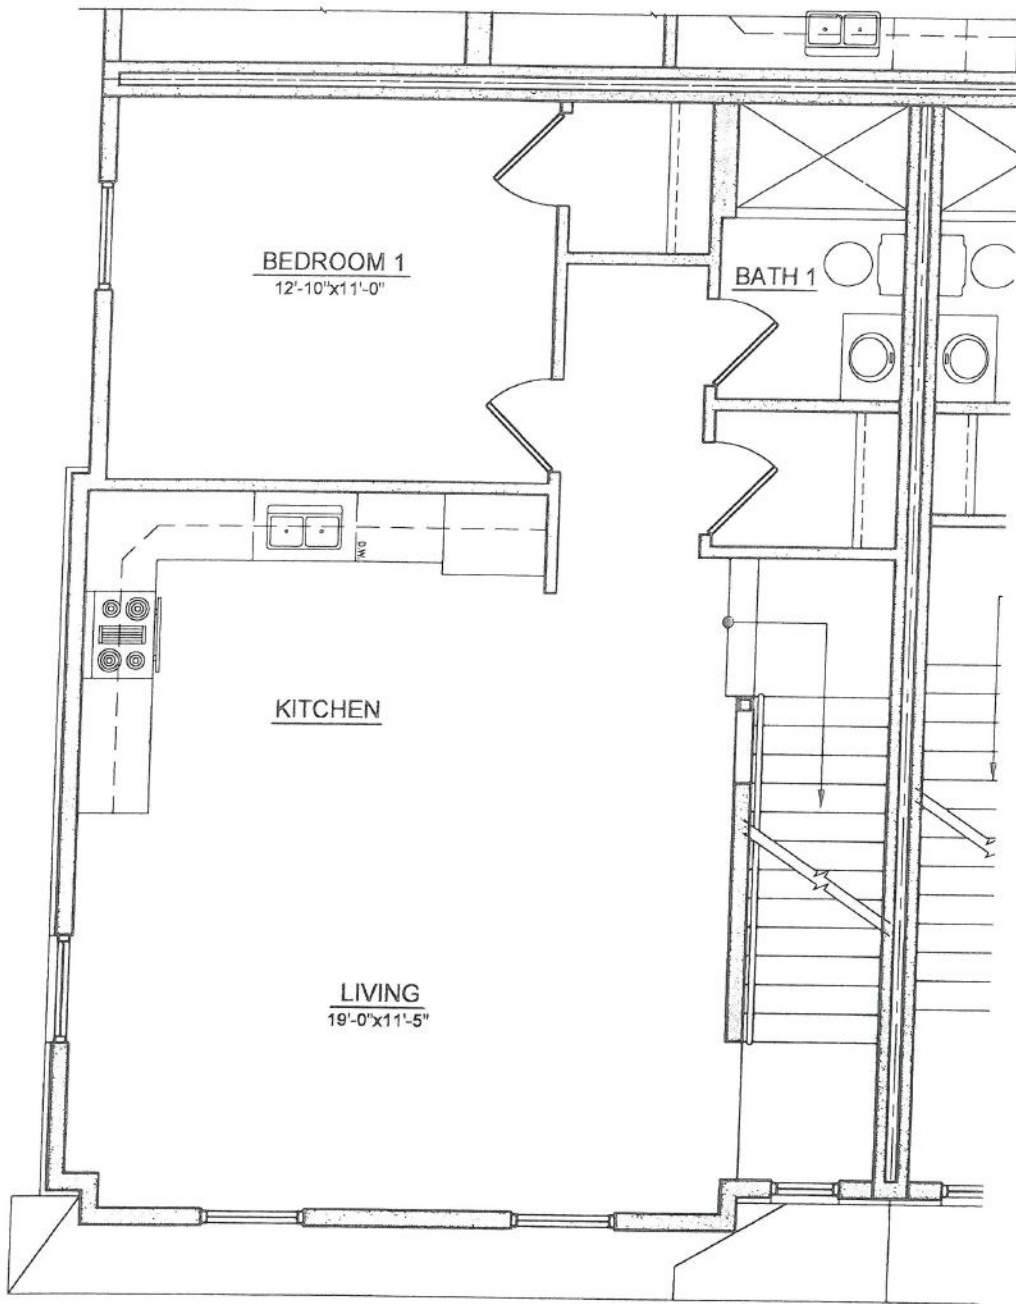

GARAGE LEVEL
4 Bedroom/3 Bath Townhouse

Standard

BEDROOM 1
12'-10"x11'-0"

BATH 1

KITCHEN

LIVING
19'-0"x11'-5"

FIRST FLOOR

4 Bedroom/3 Bath Townhouse

Standard

SECOND FLOOR
4 Bedroom/3 Bath Townhouse

Standard